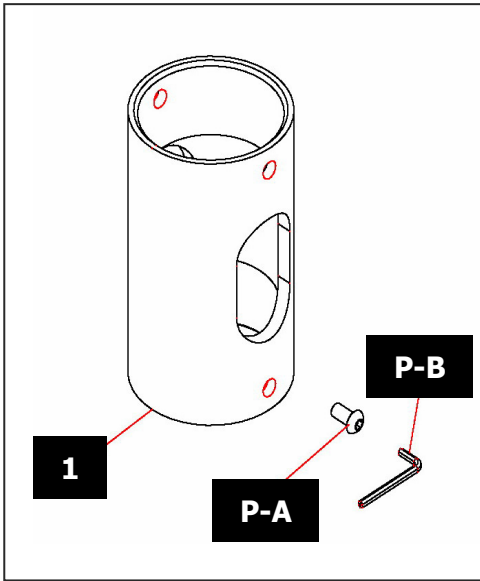

PFC-A (Female to Female Coupler)

(Not Included)

PFC Coupler

P-A

NPT pipes
Available Sizes
12", 18", 24"
(Not Included)

P-B

P-A

(Not Included)

Pouch #	Part #	Description	Qty
	1	COUPLER (PMD Series Compatible)	1
1	P-A	SCREW 1/4 inch L 3/8 inch	4
1	P-B	ALLEN KEY M4	1